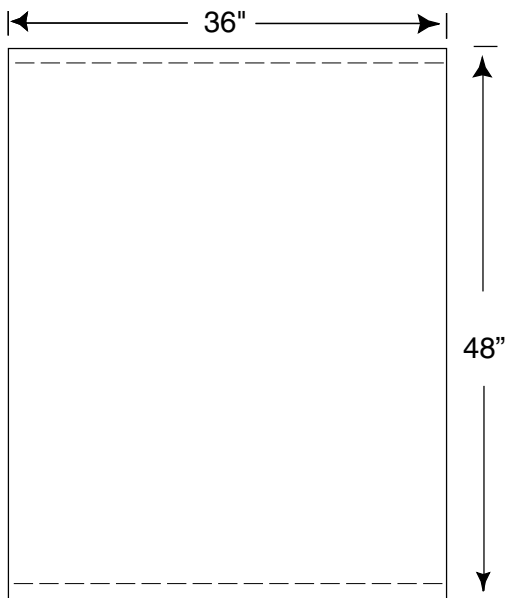

POSTER SIZE AND MARGINS

Design poster at 36"x48" (document size).
Run background color/image full length and width of document. Make sure no vital information is within the top or bottom 2".