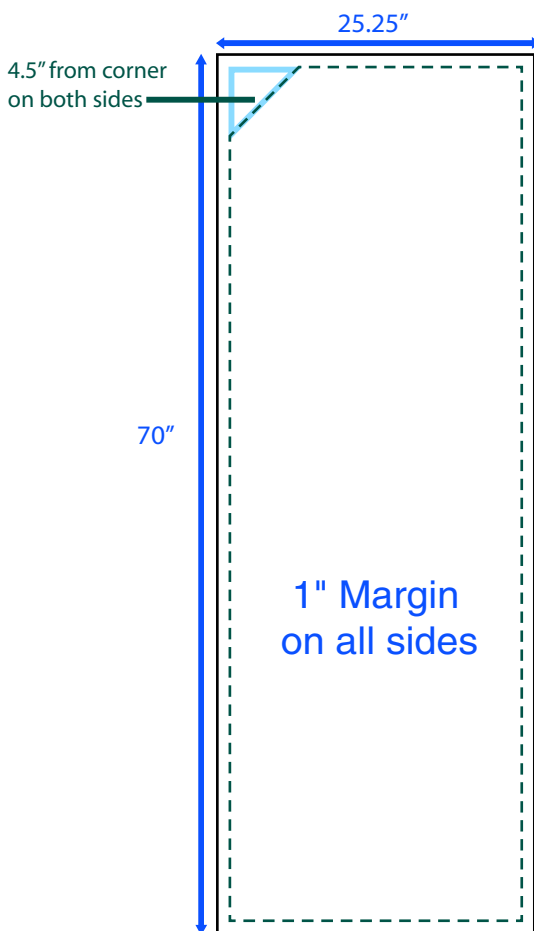

POSTER SIZE AND MARGINS

Design poster at 25.25"x70" (document size).
Place all information in safe area 1 inch from edges and 4.5 inches from upper left corner.