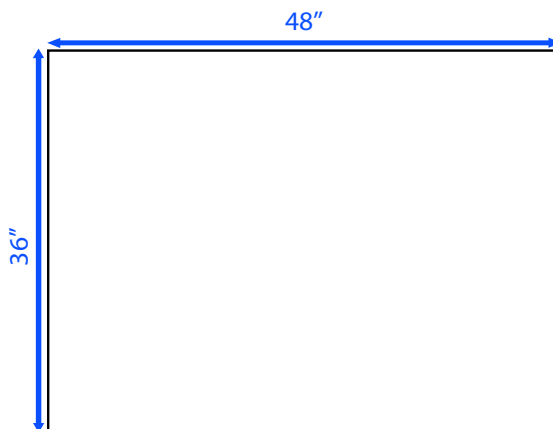

POSTER SIZE AND MARGINS

Design poster at 48"x 36" (document size).

No excess bleed is necessary.