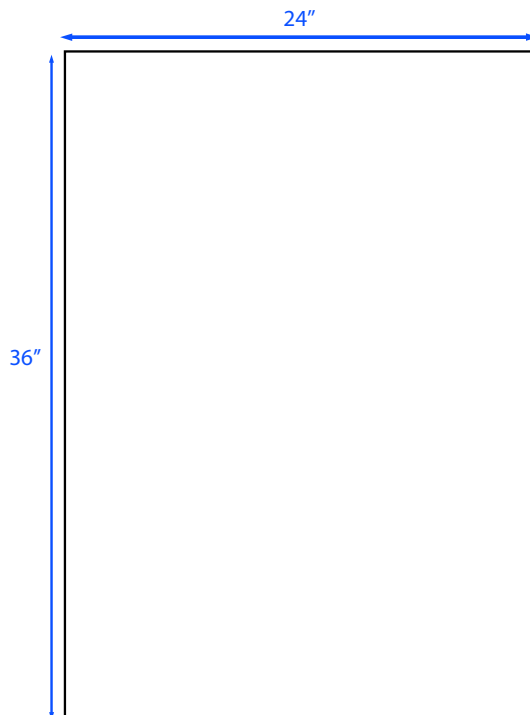

POSTER SIZE AND MARGINS

Design poster at 24"x36" (document size).
No excess bleed is necessary.