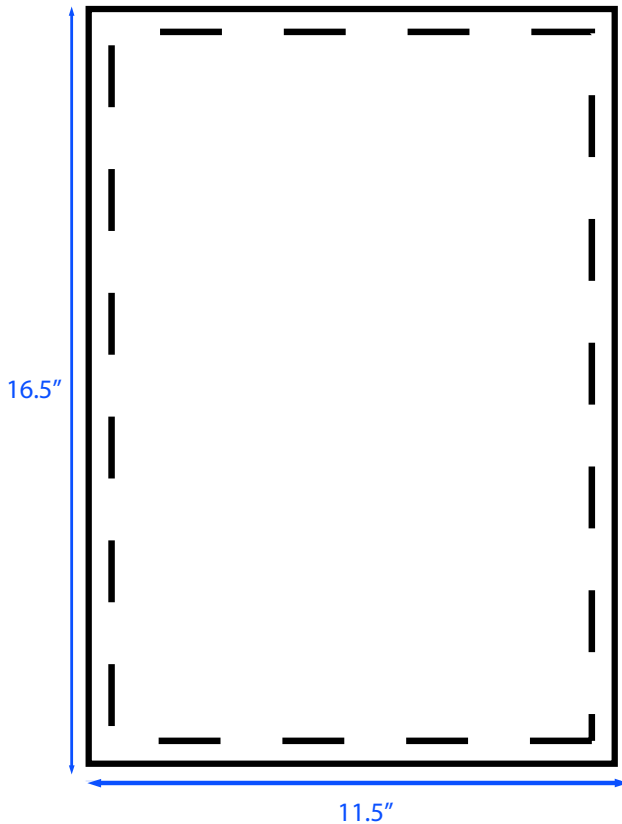

POSTER SIZE AND MARGINS

Design poster at 11.5"W x 16.5
(document size).

No excess bleed is necessary.

Keep all logos and text at least 0.5" from the
edge of page.